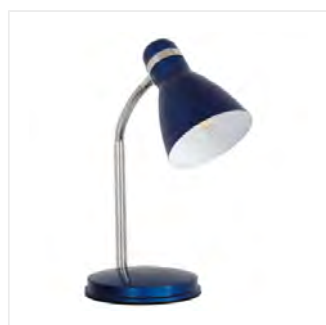

ZARA HR-40-BL