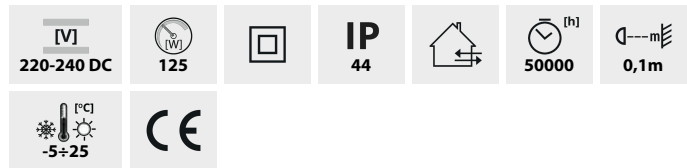

GIVRO LED

Rope lights

GIVRO LED-CW 50M

GIVRO LED-CW 50M	08630	125	cold white chłodnobiała
GIVRO LED-BL 50M	08631	125	blue niebieska
GIVRO LED-RE 50M	08632	125	red czerwona
GIVRO LED-GN 50M	08633	125	green zielona
GIVRO LED-Y 50M	08634	125	yellow żółta
GIVRO LED-WW 50M	08642	125	Warm white ciepłobiała

- 50m long rope
- the possibility to divide the LED strips into segments (1m = 36 x LED)
- power cord of GIVRO PR SET, available in Kanlux offer, is needed for proper operation

GIVRO LED

Rope lights

GIVRO LED-CW 50M