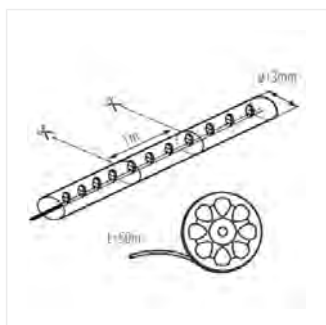

Kanlux GIVRO LED are 50-meter rope lights available in different colours. Power supply device Kanlux GIVRO PR SET is required for its proper functioning. The rope can be divided into segments and it is possible to reconnect it at the cut-off point into any arrangement owing to the elements of Kanlux GIVRO LED system. With colourful LED ropes, it is possible to bring out the room's character. Kanlux GIVRO LED can also be used outdoors: in balconies, gazebos and gardens.

- 50m long rope
- the possibility to divide the LED strips into segments (1m = 36 x LED)
- power cord of GIVRO PR SET, available in Kanlux offer, is needed for proper operation

GIVRO LED

Rope lights

GIVRO LED-CW 50M

GIVRO LED-BL 50M

GIVRO LED-RE 50M

GIVRO LED-GN 50M

GIVRO LED-Y 50M

GIVRO LED-WW 50M

GIVRO LED 50M

GIVRO LED

Rope lights