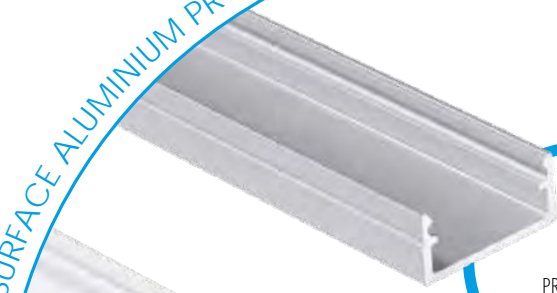

PROFILO J - BASIC SURFACE ALUMINIUM PROFILE

PROFILO J