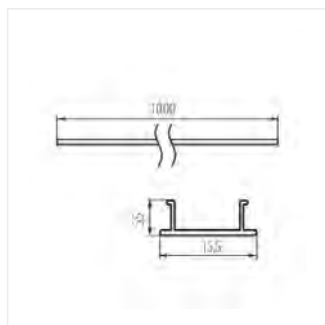

SHADE J/K-FR 2m

SHADE J/K-W 2m

SHADE B/F-FR

SHADE B/F-W

SHADE B/F-FR 2M

SHADE B/F-W 2M

SHADE C/D/E/I-FR

SHADE C/D/E/I-FR 2M

SHADE C/D/E/I-W

SHADE C/D/E/I-W 2M

SHADE CK C/D/E/I-FR

SHADE CK C/D/E/I-FR2M

SHADE CK C/D/E/I-W

SHADE CK C/D/E/I-W 2M

SHADE

Lampshade for aluminium profiles