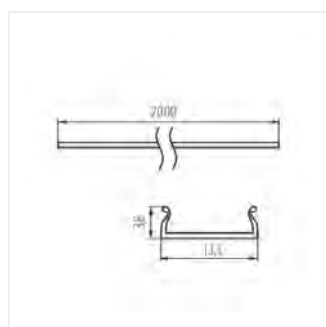

SHADE C/D/E/I-W

SHADE C/D/E/I-W 2M

SHADE CK C/D/E/I-FR

SHADE CK C/D/E/I-FR2M

SHADE CK C/D/E/I-W

SHADE CK C/D/E/I-W 2M

SHADE

Lampshade for aluminium profiles

SHADE CK G

SHADE CK G 2M

SHADE-U H-FR

SHADE-U H-FR 2m

SHADE-U H-W

SHADE-U H-W 2m

SHADE-O H-W

SHADE-O H-W 2m