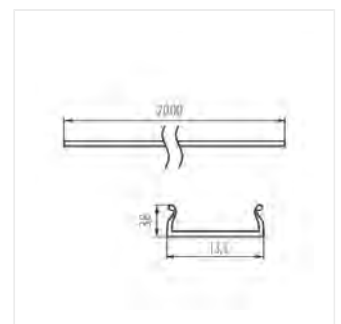

SHADE J/K-FR 2m

SHADE J/K-W 2m

SHADE B/F-FR

SHADE B/F-W

SHADE B/F-FR 2M

SHADE B/F-W 2M

SHADE C/D/E/I-FR

SHADE C/D/E/I-FR 2M

SHADE C/D/E/I-W

SHADE C/D/E/I-W 2M

SHADE CK C/D/E/I-FR

SHADE CK C/D/E/I-FR2M

SHADE CK C/D/E/I-W

SHADE CK C/D/E/I-W 2M

SHADE

Lampshade for aluminium profiles