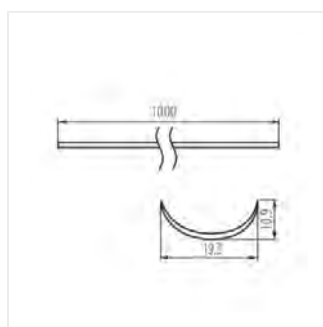

SHADE C/D/E/I-W

SHADE C/D/E/I-W 2M

SHADE CK C/D/E/I-FR

SHADE CK C/D/E/I-FR2M

SHADE CK C/D/E/I-W

SHADE CK C/D/E/I-W 2M

SHADE

Lampshade for aluminium profiles

SHADE CK G

SHADE CK G 2M

SHADE-U H-FR

SHADE-U H-FR 2m

SHADE-U H-W

SHADE-U H-W 2m

SHADE-O H-W

SHADE-O H-W 2m