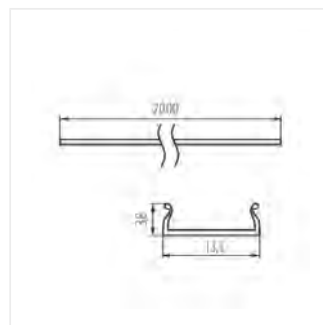

SHADE-U H-FR 2m