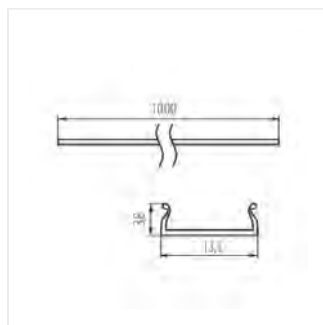

SHADE-U H-FR