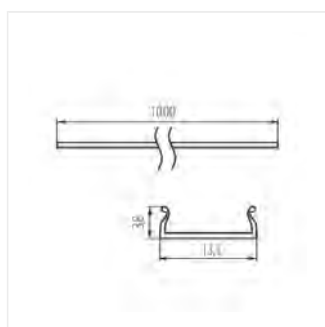

SHADE C/D/E/I-W

SHADE C/D/E/I-W 2M

SHADE CK C/D/E/I-FR

SHADE CK C/D/E/I-FR2M

SHADE CK C/D/E/I-W

SHADE CK C/D/E/I-W 2M

SHADE

Lampshade for aluminium profiles

SHADE CK G

SHADE CK G 2M

SHADE-U H-FR

SHADE-U H-FR 2m

SHADE-U H-W

SHADE-U H-W 2m

SHADE-O H-W

SHADE-O H-W 2m