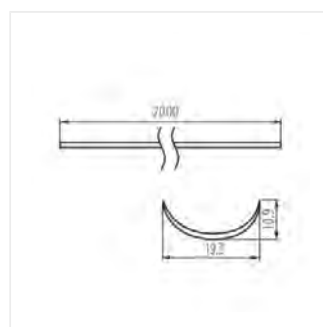

SHADE C/D/E/I-W

SHADE C/D/E/I-W 2M

SHADE CK C/D/E/I-FR

SHADE CK C/D/E/I-FR2M

SHADE CK C/D/E/I-W

SHADE CK C/D/E/I-W 2M

SHADE

Lampshade for aluminium profiles

SHADE CK G

SHADE CK G 2M

SHADE-U H-FR

SHADE-U H-FR 2m

SHADE-U H-W

SHADE-U H-W 2m

SHADE-O H-W

SHADE-O H-W 2m