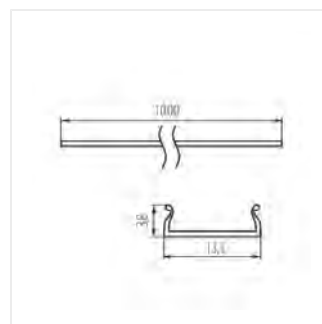

SHADE J/K-FR 2m

SHADE J/K-W 2m

SHADE B/F-FR

SHADE B/F-W

SHADE B/F-FR 2M

SHADE B/F-W 2M

SHADE C/D/E/I-FR

SHADE C/D/E/I-FR 2M

SHADE C/D/E/I-W

SHADE C/D/E/I-W 2M

SHADE CK C/D/E/I-FR

SHADE CK C/D/E/I-FR2M

SHADE CK C/D/E/I-W

SHADE CK C/D/E/I-W 2M

SHADE

Lampshade for aluminium profiles