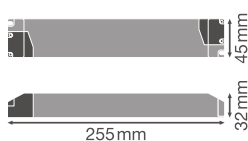

Dimensions & Weight

Length	255.00 mm
Mounting hole spacing, length	244.5 mm
Width	45.00 mm
Height	32.00 mm
Cable cross-section, input side	0,5...1,5 mm ²
Cable cross-section, output side	0,5...1,5 mm ²
Prewired	No
Wire preparation length, input side	5...6 mm
Wire preparation length, output side	5...6 mm
Product weight	406.00 g