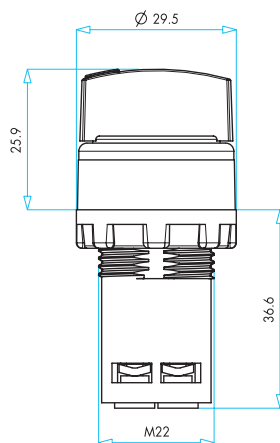

BET60P
(Plastik / Plastic)
BET60A
(Alüminyum / Aluminium)
Etiket Ø 60 mm Acil Stop
Plate Ø 60 mm Emergency Stop

BET90P
(Plastik / Plastic)
BET90A
(Alüminyum / Aluminium)
Etiket Ø 90 mm Acil Stop
Plate Ø 90 mm Emergency Stop

BOYUTLAR (mm) / DIMENSIONS (mm)

Düz Kafalı Yaylı Buton
Flush, Spring Return

40 mm Acil Stop Butonu
40 mm Emergency Stop

40 mm Mantar Buton
40 mm Mushroom Button

Seçici Buton
Selector Switch

Sinyal (Petekli Cam)
Signal (Comb Glass)