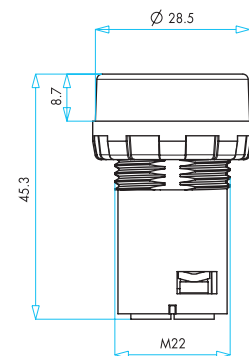

BET60P
(Plastik / Plastic)
BET60A
(Alüminyum / Aluminium)
Etiket Ø 60 mm Acil Stop
Plate Ø 60 mm Emergency Stop

BET90P
(Plastik / Plastic)
BET90A
(Alüminyum / Aluminium)
Etiket Ø 90 mm Acil Stop
Plate Ø 90 mm Emergency Stop

BOYUTLAR (mm) / DIMENSIONS (mm)

Düz Kafalı Yaylı Buton
Flush, Spring Return

40 mm Acil Stop Butonu
40 mm Emergency Stop

40 mm Mantar Buton
40 mm Mushroom Button

Seçici Buton
Selector Switch

Sinyal (Petekli Cam)
Signal (Comb Glass)