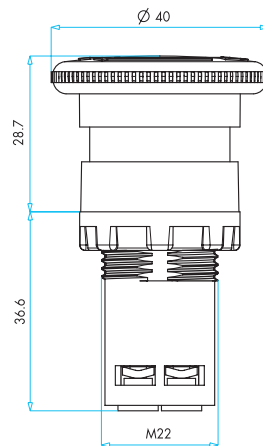

BET60P
(Plastik / Plastic)
BET60A
(Alüminyum / Aluminium)
Etiket Ø 60 mm Acil Stop
Plate Ø 60 mm Emergency Stop

BET90P
(Plastik / Plastic)
BET90A
(Alüminyum / Aluminium)
Etiket Ø 90 mm Acil Stop
Plate Ø 90 mm Emergency Stop

BOYUTLAR (mm) / DIMENSIONS (mm)

Düz Kafalı Yaylı Buton
Flush, Spring Return

40 mm Acil Stop Butonu
40 mm Emergency Stop

40 mm Mantar Buton
40 mm Mushroom Button

Seçici Buton
Selector Switch

Sinyal (Petekli Cam)
Signal (Comb Glass)