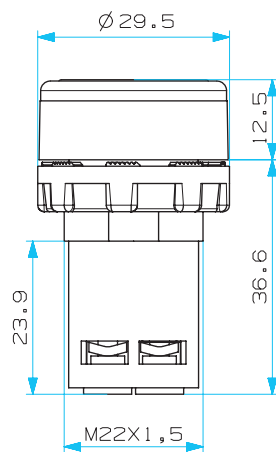

Monoblok Kalıcı Buton
Monoblock Stay-Put Button