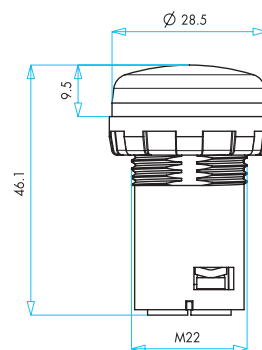

BET60P
(Plastik / Plastic)
BET60A
(Alüminyum / Aluminium)
Etiket Ø 60 mm Acil Stop
Plate Ø 60 mm Emergency Stop

BET90P
(Plastik / Plastic)
BET90A
(Alüminyum / Aluminium)
Etiket Ø 90 mm Acil Stop
Plate Ø 90 mm Emergency Stop

BOYUTLAR (mm) / DIMENSIONS (mm)

Düz Kafalı Yaylı Buton
Flush, Spring Return

40 mm Acil Stop Butonu
40 mm Emergency Stop

40 mm Mantar Buton
40 mm Mushroom Button

Seçici Buton
Selector Switch

Sinyal (Petekli Cam)
Signal (Comb Glass)