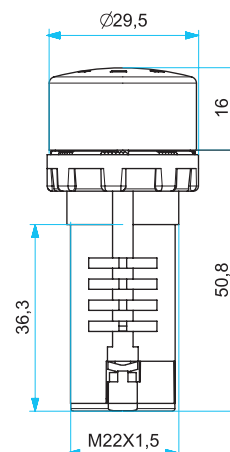

Monoblok Buzzer
Monoblock Buzzer