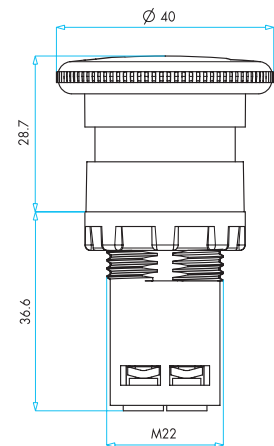

BET60P
(Plastik / Plastic)
BET60A
(Alüminyum / Aluminium)
Etiket Ø 60 mm Acil Stop
Plate Ø 60 mm Emergency Stop

BET90P
(Plastik / Plastic)
BET90A
(Alüminyum / Aluminium)
Etiket Ø 90 mm Acil Stop
Plate Ø 90 mm Emergency Stop

BOYUTLAR (mm) / DIMENSIONS (mm)

Düz Kafalı Yaylı Buton
Flush, Spring Return

40 mm Acil Stop Butonu
40 mm Emergency Stop

40 mm Mantar Buton
40 mm Mushroom Button

Seçici Buton
Selector Switch

Sinyal (Petekli Cam)
Signal (Comb Glass)