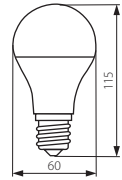

WIDE LED

WIDE LED SMD E27

Kanlux

WIDE LED SMD E27-WW	22860	10 - 60	3000	800
WIDE LED SMD E27-NW	22861	10 - 63	4000	850

E14

LED COG

ZIPI COG

ZIPI COG2W E14-WW