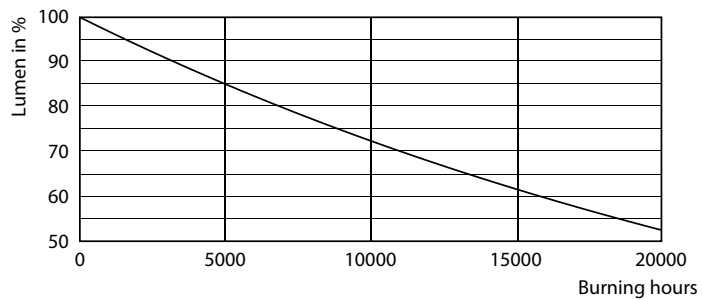

Essential LEDSpot MR16

Срок службы

LEDspot ESS 50W GU5.3 MR16 827 12D ND RCA

LEDspot ESS 50W GU5.3 MR16 827 12D ND RCA