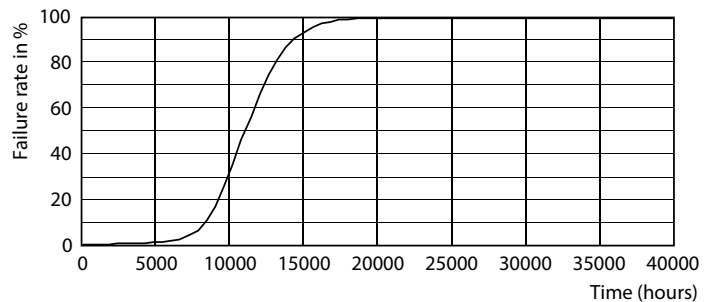

Essential LEDSpot MR16

Срок службы

LEDspot ESS 50W GU5.3 MR16 827 12D ND RCA

LEDspot ESS 50W GU5.3 MR16 827 12D ND RCA