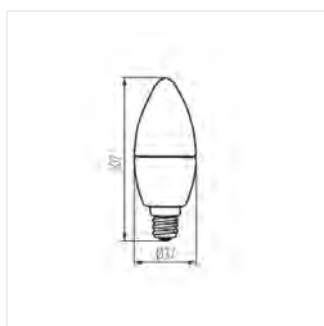

DUN LED

LED light source

DUN 4,5W T SMD E14

DUN 4,5W T SMD E14-WW	23380	4,5	35	400	3000	230	E14
DUN 4,5W T SMD E14-NW	23381	4,5	35	400	4000	230	E14
DUN 6,5W T SMD E14-WW	23430	6,5	48	600	3000	210	E14
DUN 6,5W T SMD E14-NW	23431	6,5	48	600	4000	210	E14

The small-size Kanlux DUN is a “candle-type” bulb with E14 screw. Durability of these light sources results from the combination of LED SMD diodes and ceramic housing. Kanlux DUN are characterised by high luminous efficiency. They are perfect for wall lamps and chandeliers in all places where we want to get a lot of light even though its source is small.

- Material: plastic

DUN LED

LED light source

DUN 4,5W T SMD E14

DUN 6,5W T SMD E14

DUN 4,5W T SMD E14

DUN 6,5W T SMD E14