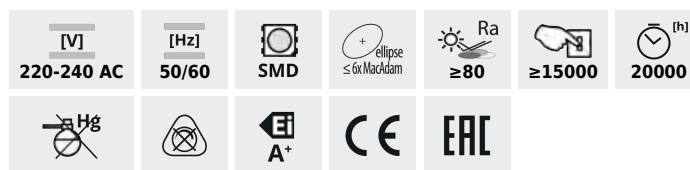

DUN LED

LED light source

DUN 4,5W T SMD E14

DUN 4,5W T SMD E14-WW	23380	4,5	35	400	3000	230	E14
DUN 4,5W T SMD E14-NW	23381	4,5	35	400	4000	230	E14
DUN 6,5W T SMD E14-WW	23430	6,5	48	600	3000	210	E14
DUN 6,5W T SMD E14-NW	23431	6,5	48	600	4000	210	E14

The small-size Kanlux DUN is a “candle-type” bulb with E14 screw. Durability of these light sources results from the combination of LED SMD diodes and ceramic housing. Kanlux DUN are characterised by high luminous efficiency. They are perfect for wall lamps and chandeliers in all places where we want to get a lot of light even though its source is small.