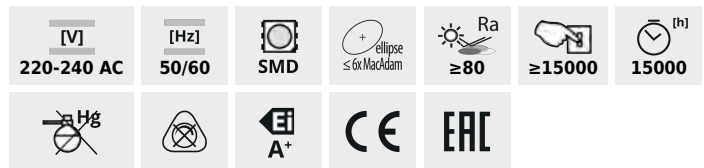

SIGO LED

LED light source

SIGO R39 LED E14

SIGO R39 LED E14-WW	22733	4	30	320	3000	120	E14
SIGO R39 LED E14-NW	22734	4	30	320	4000	120	E14
SIGO R50 LED E14-WW	22735	6	41	480	3000	120	E14
SIGO R50 LED E14-NW	22736	6	41	480	4000	120	E14
SIGO R63 LED E27-WW	22737	8	50	640	3000	120	E27
SIGO R63 LED E27-NW	22738	8	50	640	4000	120	E27

Kanlux SIGO LED is both energy-efficient and 25 times more durable than traditional reflector bulbs. Since their shape and size resembles standard reflector bulbs, they are easily replaceable without additional modifications.