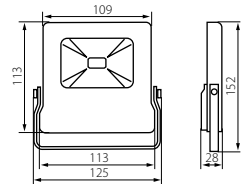

ANTOS LED 20W-NW B