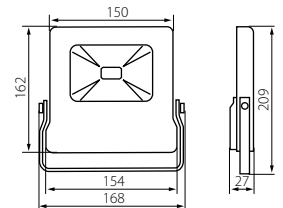

ANTOS LED 30W-NW B