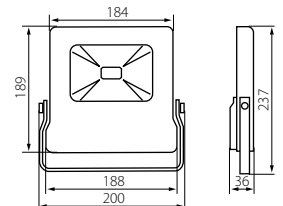

ANTOS LED 50W-NW B

220-240V~
50/60Hz

Tc IK3
IP65
6x M8x4mm
4000

[°]
120

[h]
25000

≥15000

[°]
180

3x1mm²
25 cm

[°C]
-20 ÷ 35

Kanlux

Model	Part No.	Power [W]	Light [lm]
ANTOS LED 10W-NW B	27090	10 W	800 lm
ANTOS LED 20W-NW B	27091	20 W	1600 lm
ANTOS LED 30W-NW B	27092	30 W	2400 lm
ANTOS LED 50W-NW B	27093	50 W	4000 lm