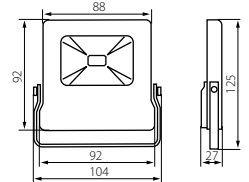

ANTOS LED 10W-NW B