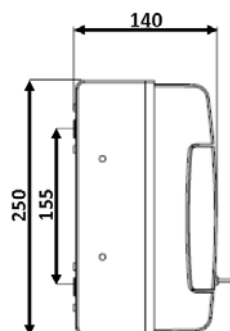

HomeBox Mini

Technical specifications

Plug type (optional)	
Mode 3 —Type 1	✓
Mode 3— Type-2	✓
Input power	
230 V/AC 50 Hz 16 — 32 A	✓
Output power (optional)	
230 V/AC 16 A (3.6 kW)	✓
230 V/AC 32 A (7.2 kW)	✓
Energy meter	
Digital	✓
Operational temperature	
-25 °C to +60 °C	✓
Degree of protection	
IP65	✓
Vandalism-proof	-
Stainless housing	plastic
UV resistant	✓
Certificates	
CE	✓

Safety	
Overcurrent protection	✓
Leakage current protection	✓

Dimensions	
Weight	6 kg (including cable)
Depth x width x height	225 x 205 x 110 mm
Cable length	5 m.

Model	Plug	Power
EM-HBM-T1-3.6	Type 1	3.6 kW
EM-HBM-T1-7.2	Type 1	7.2 kW
EM-HBM-T2-3.6	Type 2	3.6 kW
EM-HBM-T2-7.2	Type 2	7.2 kW