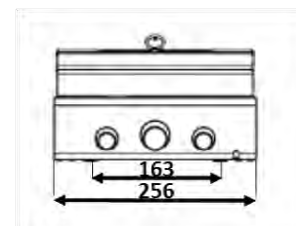

HomeBox Mini

Technical specifications

Plug type (optional)	
Mode 3 —Type 1	✓
Mode 3— Type-2	✓
Input power	
230 V/AC 50 Hz 16 — 32 A	✓
Output power (optional)	
230 V/AC 16 A (3.6 kW)	✓
230 V/AC 32 A (7.2 kW)	✓
Energy meter	
Digital	✓
Operational temperature	
-25 °C to +60 °C	✓
Degree of protection	
IP65	✓
Vandalism-proof	-
Stainless housing	plastic
UV resistant	✓
Certificates	
CE	✓

Safety	
Overcurrent protection	✓
Leakage current protection	✓

Dimensions	
Weight	6 kg (including cable)
Depth x width x height	225 x 205 x 110 mm
Cable length	5 m.

Model	Plug	Power
EM-HBM-T1-3.6	Type 1	3.6 kW
EM-HBM-T1-7.2	Type 1	7.2 kW
EM-HBM-T2-3.6	Type 2	3.6 kW
EM-HBM-T2-7.2	Type 2	7.2 kW