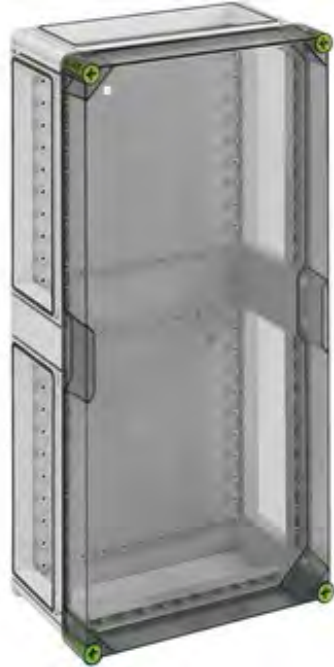

EMPTY ENCLOSURE

GTi 4-t

GTi 4-t

Empty enclosure

CUSTOMIZE

320 x 640 x 179 mm
Article number: 01000401

Empty Enclosure - Industrial Quality -, 4 x housing connectors (GGV)

with transparent cover

Technical data

Measures

Width:	320 mm
Length:	640 mm
Height:	179 mm
Inner height:	157 mm

Material:

Box:	polycarbonate, glass fiber-reinforced
Cover:	Polycarbonate
Sealing:	Polyurethane
Cover screw:	Polyamide 6, fiber-glass reinforced
material:	Polycarbonate