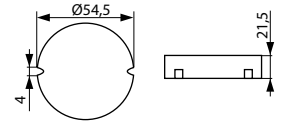

## CIRCO LED 12V DC

CIRCO LED 12V DC 0-10W

CIRCO LED 12V DC 0-15W

**Kanlux**

**PRI**

**SEC**

CIRCO LED 12VDC 0-10W	24240	220-240V; 50/60Hz	12 V DC; max 0,85A
CIRCO LED 12VDC 0-15W	24241	220-240V; 50/60Hz	12 V DC; max 1,25A