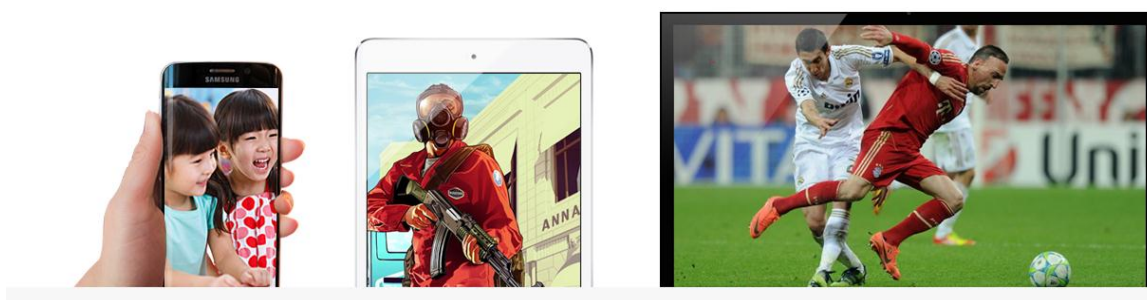

F3 300Mbps Wireless Router

As a 300Mbps wireless router, F3 is specially designed for your smart home networking life. 3*5dBi high gain omni-directional antennas boost WiFi coverage up to 200m². Chip to router what is heart to human. Its superior Broadcom Chip ensures stable and fast wireless performance, making it ideal for streaming music, uploading photos, video chatting, HD video streaming and other bandwidth-intensive tasks. Easy setup interface makes you can enjoy fluid WiFi experience effortlessly. No matter you are a tech-savvy enthusiast or a first-time user, F3 is super easy and intuitive to setup without time-consuming operations. F3 makes you enjoy easy and freewheeling E-life.

WiFi Anywhere Throughout Your House

WiFi Coverage up to 200m²

Three external antennas boost WiFi throughout your house to enjoy ultimate surfing fun. F3 helps you keep mobile devices, media players and computers connected to WiFi with a reliable connection and expanded coverage in each corner of your house. No longer need to worry about the WiFi deadzones.

Stable and Fast WiFi Experience

Superior Chip, Superior Performance

Chip to router what is heart to human. Its superior Broadcom Chip ensures stable and fast wireless performance, making it ideal for streaming music, uploading photos, video chatting, HD video streaming and other bandwidth-intensive tasks. No longer need to worry about unstable connections, dropped packets, and erratic WiFi performance.