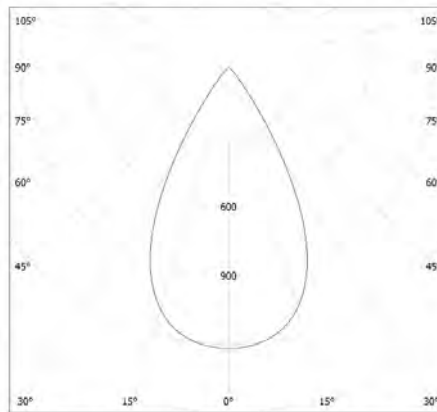

cd/km
C0 - C180 C90 - C270