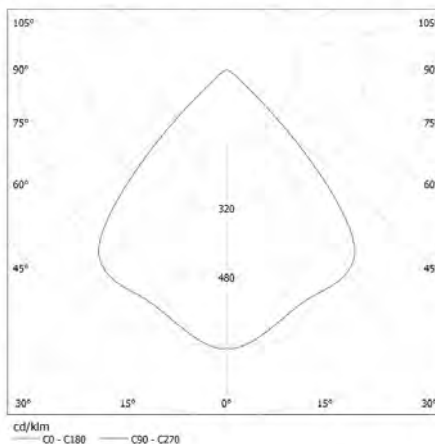

АКСЕССУАРЫ:

28535 HBM REF PC100/150W

Абажур PC для светильника HB MASTER 100W, 150W, HBM REF PC100/150W, прозрачный, (28535)ru