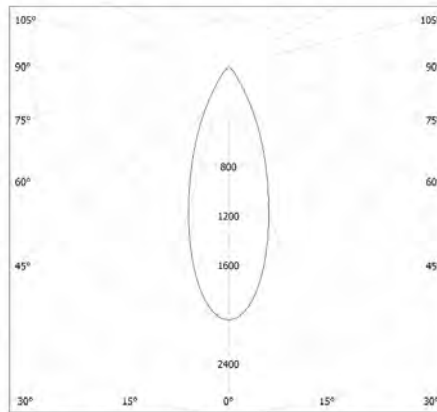

28532 HB MASTER LED 200W

Светодиодный светильник high bay

KANLUX S.A. (kat 28532 + 28540 + 28534) HB MASTER LED 200W + LENS 60D + REF ALU / LDC (Polar)

Luminaire: KANLUX S.A. (kat 28532 + 28540 + 28534) HB MASTER LED 200W + LENS 60D + REF ALU
Lamp: 1 x HB MASTER LED 200W

cd/km
C0 - C180 C90 - C270

KANLUX S.A. (kat 28532 + 28540 + 28536) HB MASTER LED 200W + LENS 60D + REF PC / LDC (Polar)

Luminaire: KANLUX S.A. (kat 28532 + 28540 + 28536) HB MASTER LED 200W + LENS 60D + REF PC
Lamp: 1 x HB MASTER LED 200W