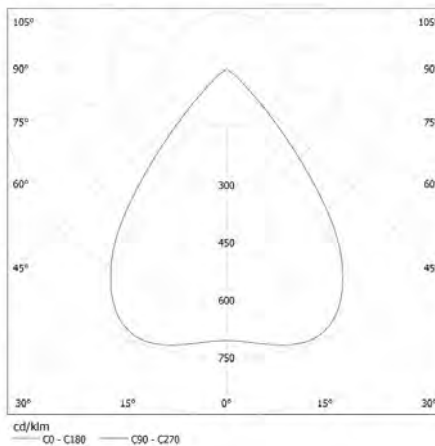

28532 HB MASTER LED 200W

Светодиодный светильник high bay

KANLUX S.A. (kat 28532 + 28541 + 28534) HB MASTER LED 200W + LENS 90D + REF ALU / LDC (Polar)

Luminaire: KANLUX S.A. (kat 28532 + 28541 + 28534) HB MASTER LED 200W + LENS 90D + REF ALU
Lamp: 1 x HB MASTER LED 200W

KANLUX S.A. (kat 28532 + 28541 + 28536) HB MASTER LED 200W + LENS 90D + REF PC / LDC (Polar)