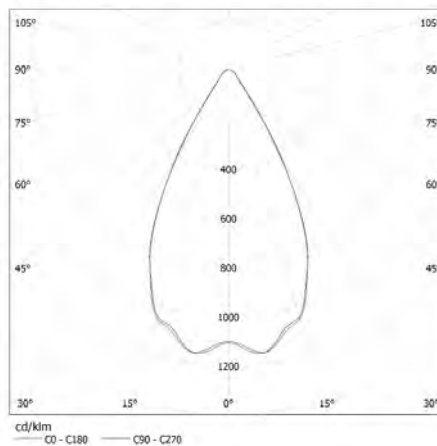

KANLUX S.A. (kat 28532 + 28540 + 28546) HB MASTER LED 200W + LENS 60D + GRID / LDC (Polar)

Luminaire: KANLUX S.A. (kat 28532 + 28540 + 28546) HB MASTER LED 200W + LENS 60D + GRID
Lamps: 1 x HB MASTER LED 200W