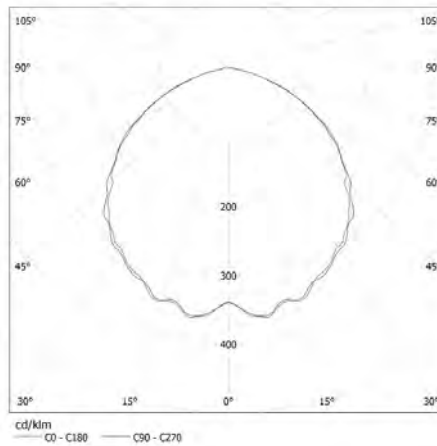

KANLUX S.A. (kat 28532 + 28542 + 28546) HB MASTER LED 200W + PC 100D + GRID / LDC (Polar)

Luminaire: KANLUX S.A. (kat 28532 + 28542 + 28546) HB MASTER LED 200W + PC 100D + GRID
Lamps: 1 x HB MASTER LED 200W