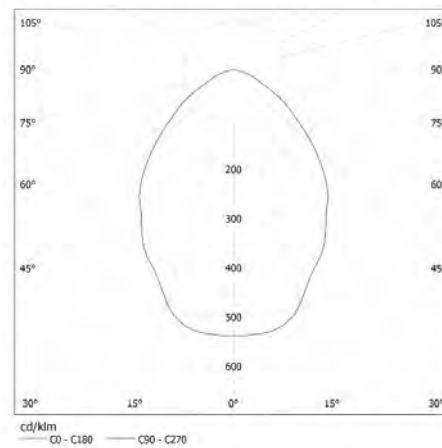

KANLUX S.A. (kat 28532 + 28540) HB MASTER LED 200W + LENS 60D / LDC (Polar)

KANLUX S.A. (kat 28532 + 28542 + 28536) HB MASTER LED 200W + PC 100D + REF PC / LDC (Polar)

Luminaire: KANLUX S.A. (kat 28532 + 28542 + 28536) HB MASTER LED 200W + PC 100D + REF PC
Lamp: 1 x HB MASTER LED 200W