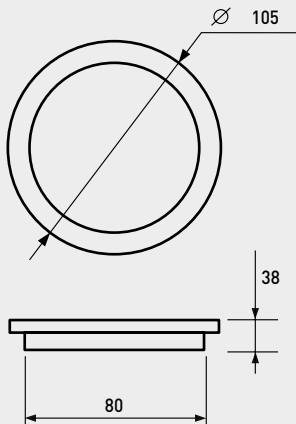

5W

LED світильник Downlight (круглий)
LED Panel DownLight (Round)